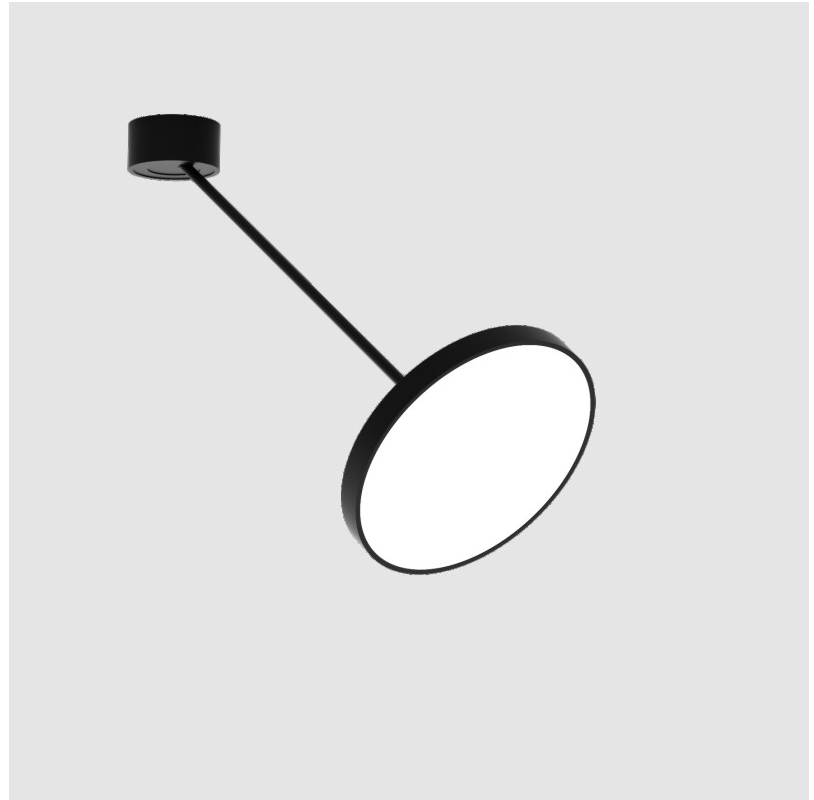

PHYSICAL

Shape: Round
Diameter (mm): 400
Diameter (in): 15 3/4
Height (mm): 72
Height (in): 2 13/16
Max. Overall Height (mm): 870
Max. Overall Height (in): 34 1/4
Extension (mm): 750
Extension (in): 29 1/2
Weight (kg): 3.140
Weight (lbs): 6.922
Diffuser: PMMA - Opal / Micro-Prism / Sparkling Secret / Vintage Industrial
Fixture Finish: SSR / BKV / CWI / CRY / HAB / UFT / ITA / RUA / FTG / MYG / LOD / PUS / FRO / FUP / KIA / POP / BLS / SPG / MEY / GOH / CHC / COM / ABZ / JAG / OBR / MOS / ROR
Fixture Material: PMMA / Extruded Aluminum / Steel

ELECTRICAL

Lamp Type: LED (Zhaga Standard)
Input Wattage (W): 17
Total Output Wattage (W): 16
Dimming: Tri-Mode (Non-Dimming and Phase Dimming (120Vac only) and 0-10V Dimming)
Driver Included: Yes
Driver Location: Integrated
Driver Type: Constant Current - Universal
Driver Class: Class 2
Input Voltage (V): 120 - 277
Constant Current (MA): 500

LED

Color Temperature (°K): 2700 / 3000 / 3500 / 4000
Max. Delivered Lumen (lm): 1807 / 1943 / 1951 / 1991
Nominal Lumen (lm): 2250 / 2420 / 2430 / 2480
CRI: >90 CRI
Lamp Life (hrs): 50000

OPTICAL

Adjustability: Rotational Canopy 170°; Tilting Canopy ±50°; Tilting Head ±90°

RATINGS AND CERTIFICATIONS

Certified By: Certified for North American Standards
IP rating: IP20