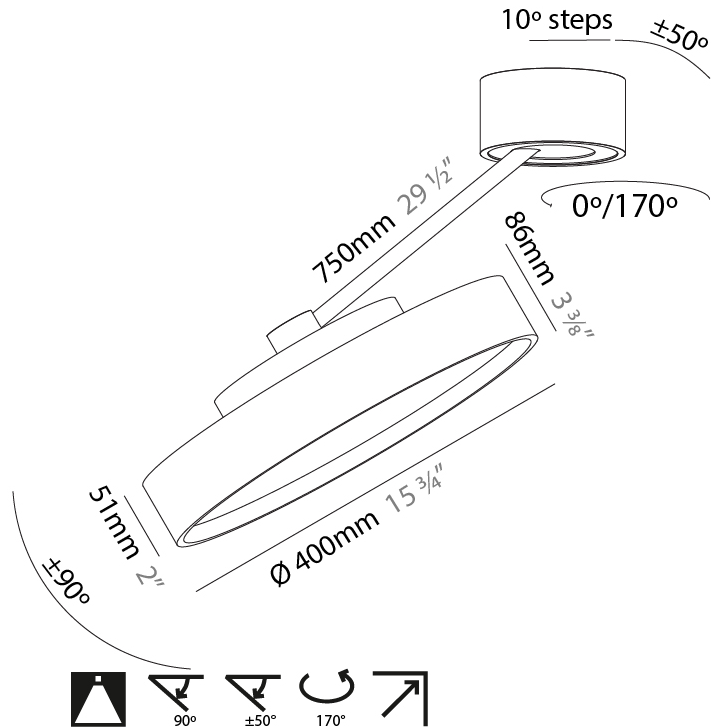

GENERAL

Series: Sign Diva Dancer
Subseries: Sign Diva Dancer Korona
Partner: Prolicht
Division: Architectural
Installation: Suspension
Product Type: Pendant
Mounting Location: Ceiling
Light Distribution: Adjustable

PHYSICAL

Shape: Round
Diameter (mm): 400
Diameter (in): 15 3/4
Height (mm): 870
Depth (mm): 86
Height (in): 34 1/4
Depth (in): 3 3/8
Weight (kg): 3.5
Weight (lbs): 7.716

Diffuser: PMMA - Opal / Micro-Prism / Sparkling Secret / Vintage Industrial

Fixture Finish: SSR / BKV / CWI / CRY / HAB / UFT / ITA / RUA / FTG / MYG / LOD / PUS / FRO / FUP / KIA / POP / BLS / SPG / MEY / GOH / CHC / COM / ABZ / JAG / OBR / MOS / ROR

Fixture Material: PMMA / Extruded Aluminum / Steel

ELECTRICAL

Lamp Type: LED (Zhaga Standard)
Input Wattage (W): 17.9
Total Output Wattage (W): 16
Dimming: Tri-Mode (Non-Dimming and Phase Dimming (120Vac only) and 0-10V Dimming)
Driver Included: Yes
Driver Location: Integrated
Driver Type: Constant Current - Universal
Driver Class: Class 2
Input Voltage (V): 120 - 277
Constant Current (MA): 500

LED

Color Temperature (*K): 2700 / 3000 / 3500 / 4000
Max. Delivered Lumen (lm): 1870 / 2340 / 2372 / 2420
CRI: >90 CRI
Lamp Life (hrs): 50000

OPTICAL

Adjustability: Rotational Canopy 170°; Tilting Canopy ±50°; Tilting Head ±90°

RATINGS AND CERTIFICATIONS

Certified By: Certified for North American Standards
IP rating: IP20