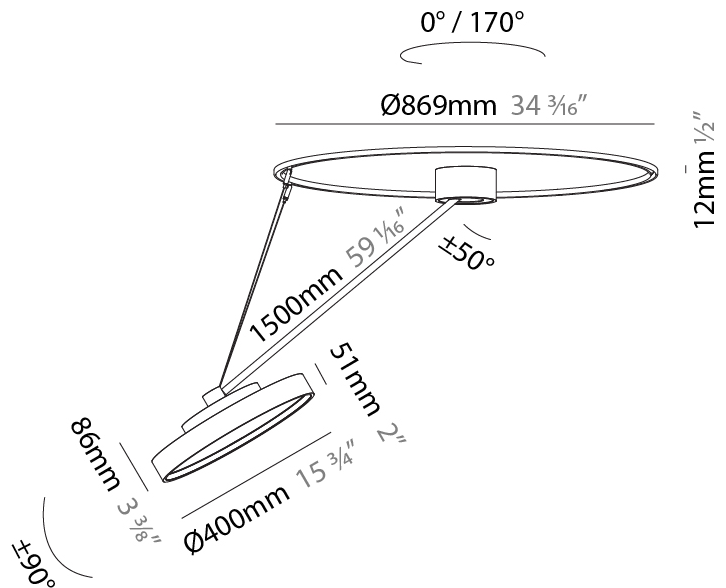

GENERAL

Series: Sign Diva Dancer
Subseries: Sign Diva Dancer
Partner: Prolicht
Division: Architectural
Installation: Suspension
Product Type: Pendant
Mounting Location: Ceiling
Light Distribution: Adjustable

PHYSICAL

Shape: Round
Diameter (mm): 400
Diameter (in): 15 3/4
Height (mm): 1620
Height (in): 63 3/4
Weight (kg): 4.5
Weight (lbs): 9.9
Diffuser: PMMA - Opal / Micro-Prism / Sparkling Secret / Vintage Industrial
Fixture Finish: SSR / BKV / CWI / CRY / HAB / UFT / ITA / RUA / FTG / MYG / LOD / PUS / FRO / FUP / KIA / POP / BLS / SPG / MEY / GOH / CHC / COM / ABZ / JAG / OBR / MOS / ROR
Fixture Material: PMMA / Extruded Aluminum / Steel

ELECTRICAL

Lamp Type: LED (Zhaga Standard)
Input Wattage (W): 19.8
Total Output Wattage (W): 18
Dimming: Tri-Mode (Non-Dimming and Phase Dimming (120Vac only) and 0-10V Dimming)
Driver Included: Yes
Driver Location: Integrated
Driver Type: Constant Current - Universal
Driver Class: Class 2
Input Voltage (V): 120 - 277
Constant Current (MA): 500

LED

Color Temperature (°K): 2700 / 3000 / 3500 / 4000
Max. Delivered Lumen (lm): 1807 / 1943 / 1951 / 1991
Nominal Lumen (lm): 2250 / 2420 / 2430 / 2480
CRI: >90 CRI
Lamp Life (hrs): 50000

OPTICAL

Adjustability: Rotational Canopy 170°; Tilting Canopy ±50°; Tilting Head ±90°

RATINGS AND CERTIFICATIONS

Certified By: Certified for North American Standards
IP rating: IP20