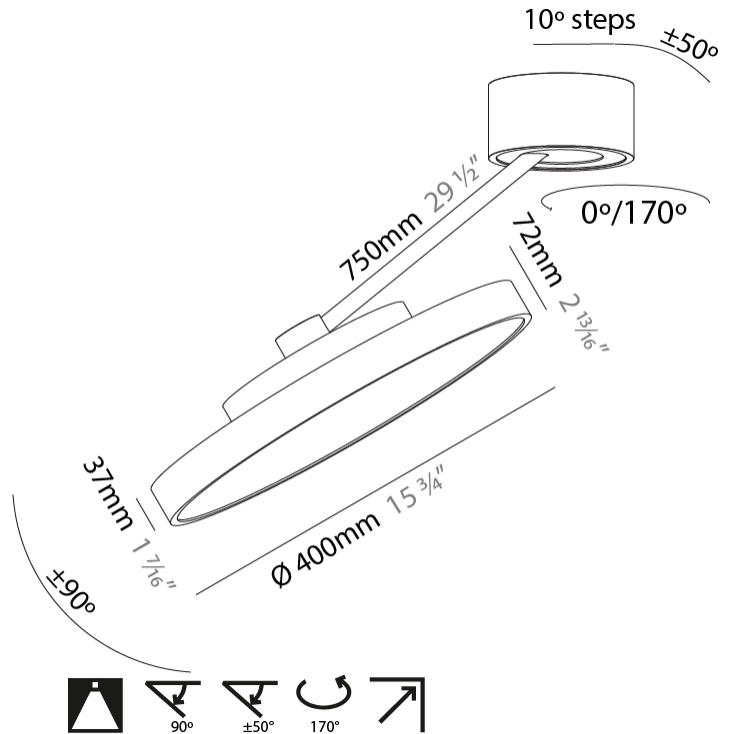

PHYSICAL

Shape: Round
Diameter (mm): 400
Diameter (in): 15 3/4
Height (mm): 72
Height (in): 2 13/16
Max. Overall Height (mm): 870
Max. Overall Height (in): 34 1/4
Extension (mm): 750
Extension (in): 29 1/2
Weight (kg): 3.140
Weight (lbs): 6.922
Diffuser: PMMA - Opal / Micro-Prism / Sparkling Secret / Vintage Industrial
Fixture Finish: SSR / BKV / CWI / CRY / HAB / UFT / ITA / RUA / FTG / MYG / LOD / PUS / FRO / FUP / KIA / POP / BLS / SPG / MEY / GOH / CHC / COM / ABZ / JAG / OBR / MOS / ROR
Fixture Material: PMMA / Extruded Aluminum / Steel

ELECTRICAL

Lamp Type: LED (Zhaga Standard)
Input Wattage (W): 17
Total Output Wattage (W): 16
Dimming: Tri-Mode (Non-Dimming and Phase Dimming (120Vac only) and 0-10V Dimming)
Driver Included: Yes
Driver Location: Integrated
Driver Type: Constant Current - Universal
Driver Class: Class 2
Input Voltage (V): 120 - 277
Constant Current (MA): 500

LED

Color Temperature (°K): 2700 / 3000 / 3500 / 4000
Max. Delivered Lumen (lm): 1807 / 1943 / 1951 / 1991
Nominal Lumen (lm): 2250 / 2420 / 2430 / 2480
CRI: >90 CRI
Lamp Life (hrs): 50000

OPTICAL

Adjustability: Rotational Canopy 170°; Tilting Canopy ±50°; Tilting Head ±90°

RATINGS AND CERTIFICATIONS

Certified By: Certified for North American Standards
IP rating: IP20