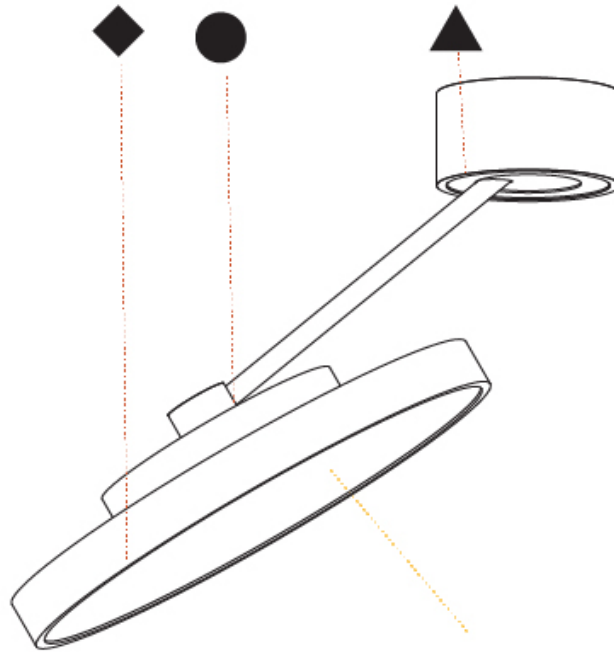

RATINGS AND CERTIFICATIONS

Certified By: Certified for North American Standards
 IP rating: IP20

SIGN DIVA DANCER KORONA SUSPENSION

A300045-

PROJECT
TYPE
SPECIFIER
QUANTITY
DATE

A

PROJECT	_____
TYPE	_____
SPECIFIER	_____
QUANTITY	_____
DATE	_____